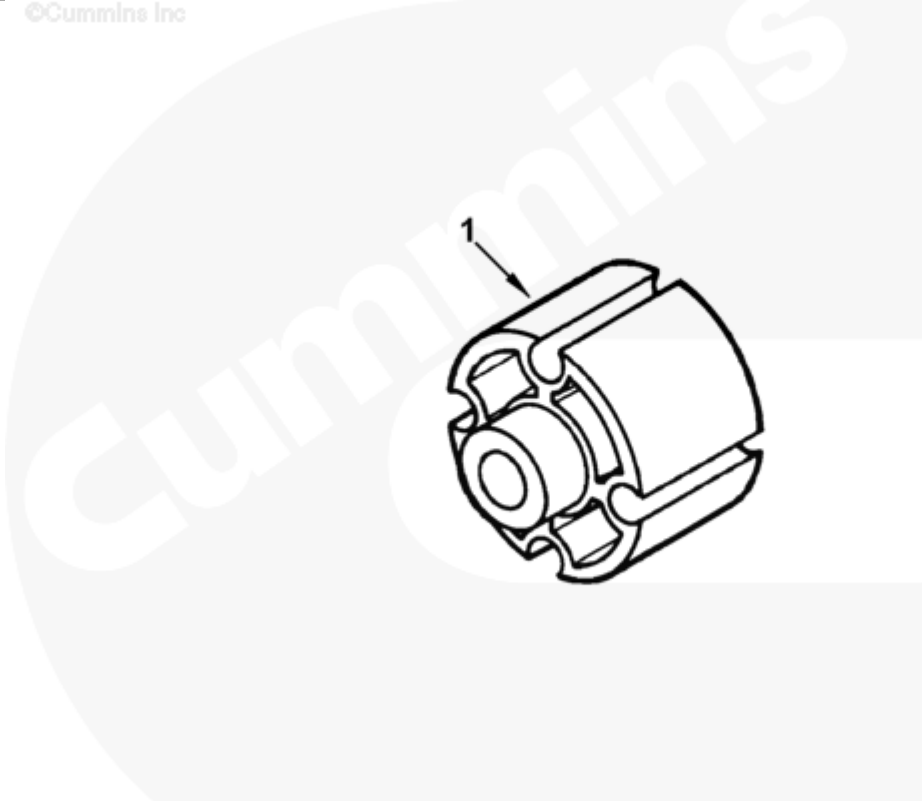

©Cummins Inc

sp910ga

[SMALL](#) | [MEDIUM](#) | [LARGE](#)

Cart	Ref No	Part Number	Part Description	Required	Remarks
View My Cart					
		SP9004	Fan Pilot Spacer		Fan Pilot Spacer...(More)

					Spacer Thickness (MM): 44.5
					(1.75 IN)
					Spacer Type: Spacer
					Fan Pilot Diameter (MM): 50.8
					Engine Family:
					B Series
					C Series
					Mounting Bolt Circle (MM):
					88.9
<input type="checkbox"/>	1	3903818	Fan Spacer	1	